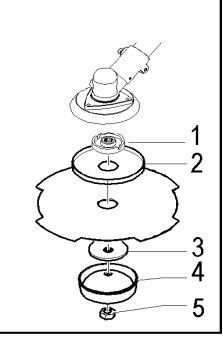

FIGURE 1

FIGURE 2

FIGURE 3

Item	P/N McC	P/N ELX	Qty	DESCRIPTION
<b>FIGURE 1</b>				
1	243564	538243564	1	trigger box assy
2	• 240091	538240091	1	throttle trigger spring
3	• 241296	538241296	1	throttle trigger
4	• 229973	538229973	1	throttle advance spring
5	• 227065	538227065	1	benzig
6	• 229823	538229823	1	throttle advance pin
7	• 240833	538240833	4	screw 3x20, self threading
8	• 240618	538240618	2	screw 3x16, self threading
9	• 246955	538246955	1	handle kit
10	•• 229819	538229819	1	safety lever
11	• 229824	538229824	1	throttle advance slide
12	• 243567	538243567	1	wires assy
13	•• 236394	538236394	1	switch
14	•• 243570	538243570	1	throttle cable
15	• 235912	538235912	1	nut M6
18	236981	538236981	2	screw 3,5x9,5 self threading
20	229524	538229524	2	nut M5
21	243540	538243540	1	loop handle
22	242629	538242629	1	lower clamp
23	235802	538235802	2	screw M5x14
24	243541	538243541	1	safety pole barrier
25	503217520	503217520	2	screw 5x20, self threading
30	228152	538228152	2	harness half hook
31	236642	538236642	2	nut M6
32	235911	538235911	2	screw M6x12
35	240486	538240486	1	drive shaft
36	242442	538242442	1	outer shaft
37	• 228192	538228192	5	bushing ass'y
60	235802	538235802	1	screw m5x14
62	236529	538236529	2	split washer
63	235803	538235803	1	screw m5x25
65	242728	538242728	1	gear box ass'y
66	• 240151	538240151	1	screw M8x10
67	242729	538242729	1	flange guard
68	240688	538240688	3	screw+washer
A 70	249155	538249155	1	d.25 safety guard ass'y
71	• 227563	538227563	2	M5x16 screw
72	• 242629	538242629	1	upper clamp
73	• 242752	538242752	1	lower clamp
74	• 229208	538229208	2	nut M5
75	• 242644	538242644	1	string head guard
76	• 241973	538241973	1	line cutter
77	• 227563	538227563	2	M5x16 screw
78	• 240862	538240862	1	screw 4x18