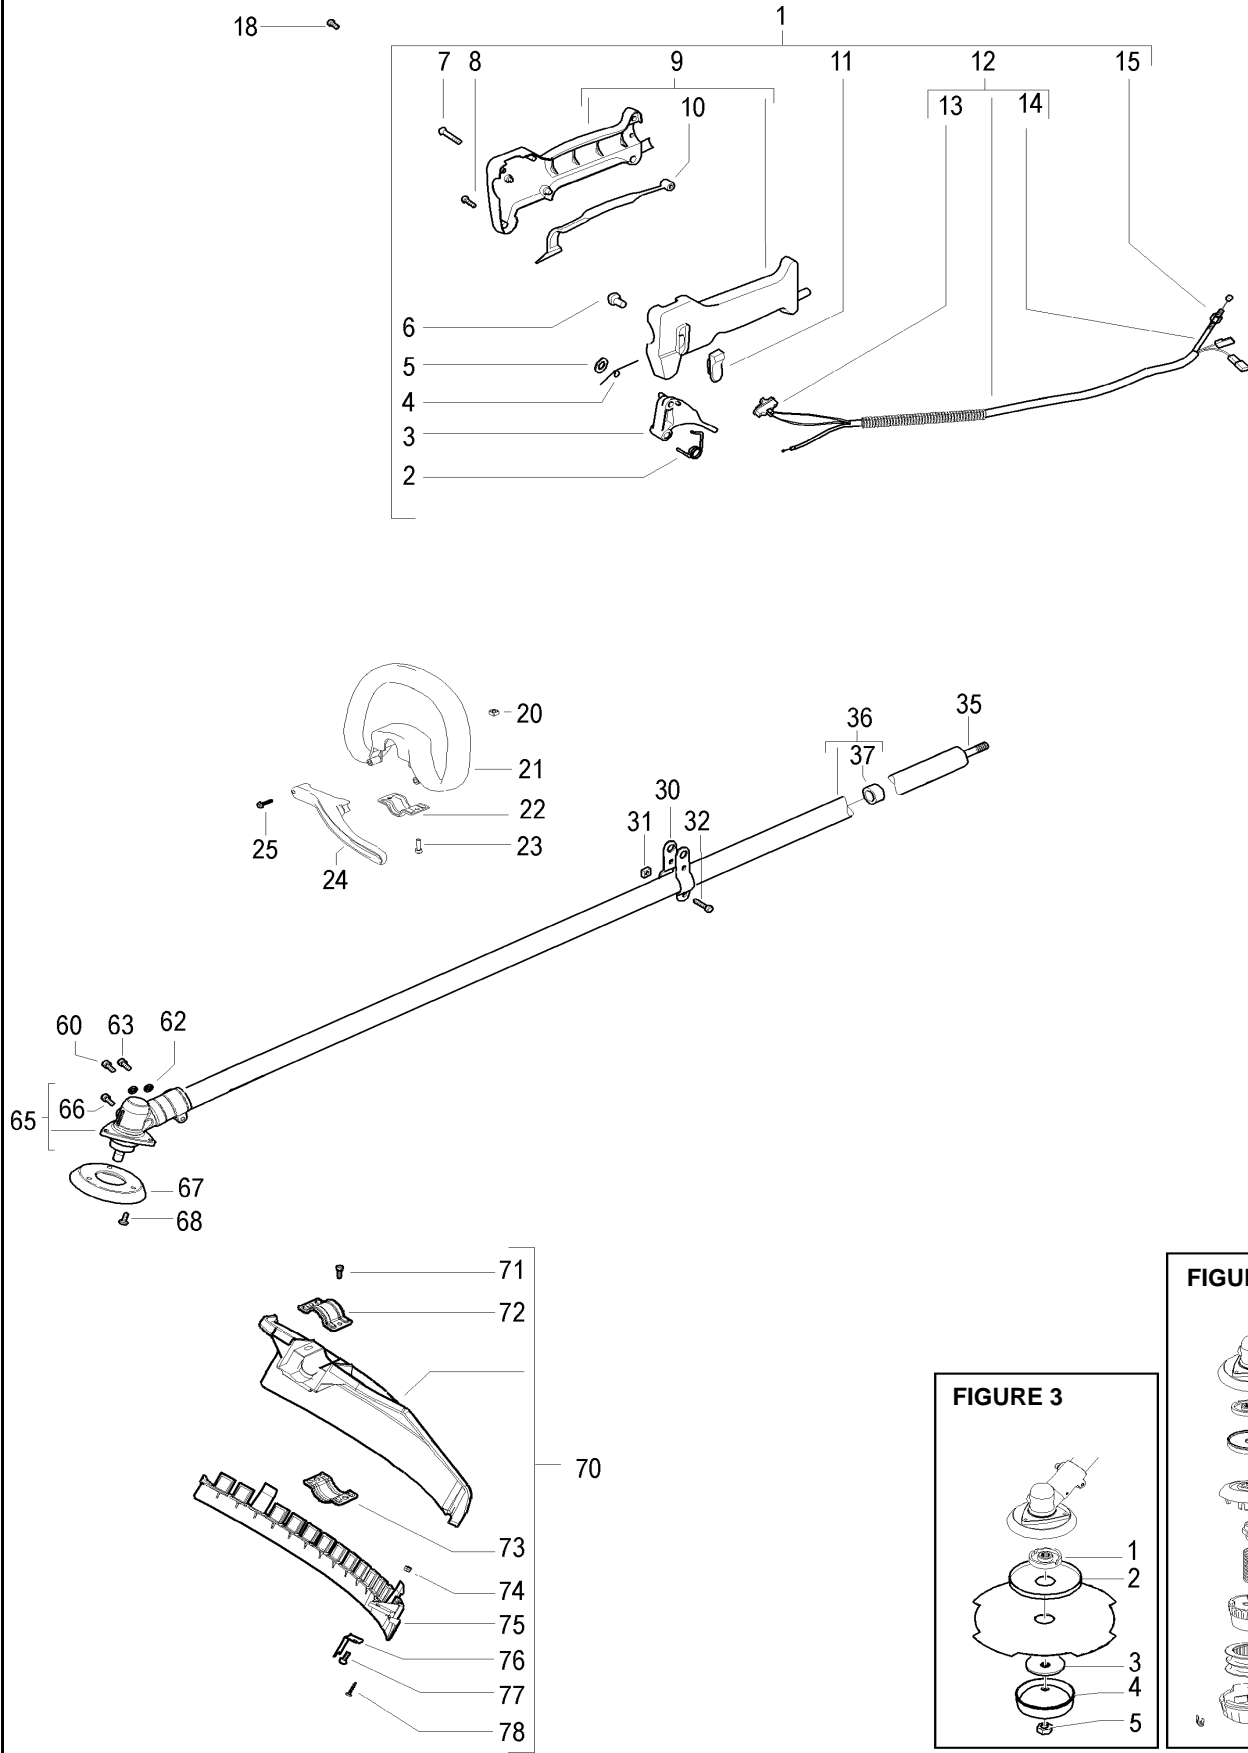

FIGURE 1

FIGURE 2

FIGURE 3

Item	P/N McC	P/N ELX	Qty	DESCRIPTION
<b>FIGURE 1</b>				
1	243564	538243564	1	trigger box assy
2	• 240091	538240091	1	throttle trigger spring
3	• 241296	538241296	1	throttle trigger
4	• 229973	538229973	1	throttle advance spring
5	• 227065	538227065	1	benzig
6	• 229823	538229823	1	throttle advance pin
7	• 240833	538240833	4	screw 3x20, self threading
8	• 240618	538240618	2	screw 3x16, self threading
9	• 246955	538246955	1	handle kit
10	•• 229819	538229819	1	safety lever
11	• 229824	538229824	1	throttle advance slide
12	• 243567	538243567	1	wires assy
13	•• 236394	538236394	1	switch
14	•• 243570	538243570	1	throttle cable
15	• 235912	538235912	1	nut M6
18	236981	538236981	2	screw 3,5x9,5 self threading
20	229524	538229524	2	nut M5
21	243540	538243540	1	loop handle
22	242629	538242629	1	lower clamp
23	235802	538235802	2	screw M5x14
24	243541	538243541	1	safety pole barrier
25	503217520	503217520	2	screw 5x20, self threading
30	228152	538228152	2	harness half hook
31	236642	538236642	2	nut M6
32	235911	538235911	2	screw M6x12
35	240486	538240486	1	drive shaft
36	242442	538242442	1	outer shaft
37	• 228192	538228192	5	bushing ass'y
60	235802	538235802	1	screw m5x14
62	236529	538236529	2	split washer
63	235803	538235803	1	screw m5x25
65	242728	538242728	1	gear box ass'y
66	• 240151	538240151	1	screw M8x10
67	242729	538242729	1	flange guard
68	240688	538240688	3	screw+washer
A 70	249155	538249155	1	d.25 safety guard ass'y
71	• 227563	538227563	2	M5x16 screw
72	• 242629	538242629	1	upper clamp
73	• 242752	538242752	1	lower clamp
74	• 229208	538229208	2	nut M5
75	• 242644	538242644	1	string head guard
76	• 241973	538241973	1	line cutter
77	• 227563	538227563	2	M5x16 screw
78	• 240862	538240862	1	screw 4x18