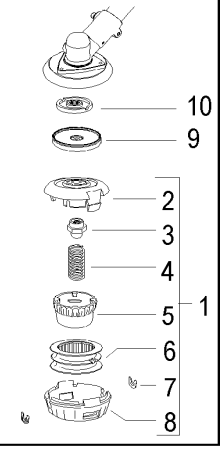

FIGURE 1

FIGURE 2

FIGURE 3

Item	P/N McC	P/N ELX	Qty	DESCRIPTION
<b>FIGURE 1</b>				
1	243564	538243564	1	trigger box assy
2	• 240091	538240091	1	throttle trigger spring
3	• 241296	538241296	1	throttle trigger
4	• 229973	538229973	1	throttle advance spring
5	• 227065	538227065	1	benzig
6	• 229823	538229823	1	throttle advance pin
7	• 240833	538240833	4	screw 3x20, self threading
8	• 240618	538240618	2	screw 3x16, self threading
9	• 246955	538246955	1	handle kit
10	•• 229819	538229819	1	safety lever
11	• 229824	538229824	1	throttle advance slide
12	• 243567	538243567	1	wires assy
13	•• 236394	538236394	1	switch
14	•• 243570	538243570	1	throttle cable
15	• 235912	538235912	1	nut M6
18	236981	538236981	2	screw 3,5x9,5 self threading
20	229524	538229524	2	nut M5
21	243540	538243540	1	loop handle
22	242629	538242629	1	lower clamp
23	235802	538235802	2	screw M5x14
24	243541	538243541	1	safety pole barrier
25	503217520	503217520	2	screw 5x20, self threading
30	228152	538228152	2	harness half hook
31	236642	538236642	2	nut M6
32	235911	538235911	2	screw M6x12
35	240486	538240486	1	drive shaft
36	242442	538242442	1	outer shaft
37	• 228192	538228192	5	bushing ass'y
60	235802	538235802	1	screw m5x14
62	236529	538236529	2	split washer
63	235803	538235803	1	screw m5x25
65	242728	538242728	1	gear box ass'y
66	• 240151	538240151	1	screw M8x10
67	242729	538242729	1	flange guard
68	240688	538240688	3	screw+washer
A 70	249155	538249155	1	d.25 safety guard ass'y
71	• 227563	538227563	2	M5x16 screw
72	• 242629	538242629	1	upper clamp
73	• 242752	538242752	1	lower clamp
74	• 229208	538229208	2	nut M5
75	• 242644	538242644	1	string head guard
76	• 241973	538241973	1	line cutter
77	• 227563	538227563	2	M5x16 screw
78	• 240862	538240862	1	screw 4x18